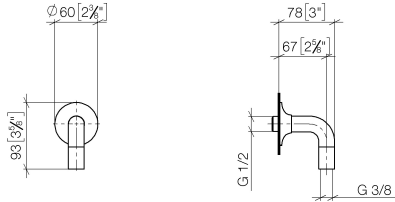

28 450 809

- 3/8" shower outlet
- rosette Ø 60 mm
- 1/2" connection

Intrinsic protection against back flow.

	Chrome	28 450 809-00
	Brushed Platinum	28 450 809-06
	Platinum	28 450 809-08
	Dark Chrome	28 450 809-19
	Brushed Durabronze (23kt Gold)	28 450 809-28
	Brushed Bronze	28 450 809-42
	Brushed Champagne (22kt Gold)	28 450 809-46
	Champagne (22kt Gold)	28 450 809-47
	Brushed Dark Platinum	28 450 809-99

Recommended miscellaneous

**Concealed wall elbow -**

- max. recess depth 163 mm
- min. recess depth 90 mm

35 085 970 90

28 450 809

mm [inches]

Flow rate chart

Certificates